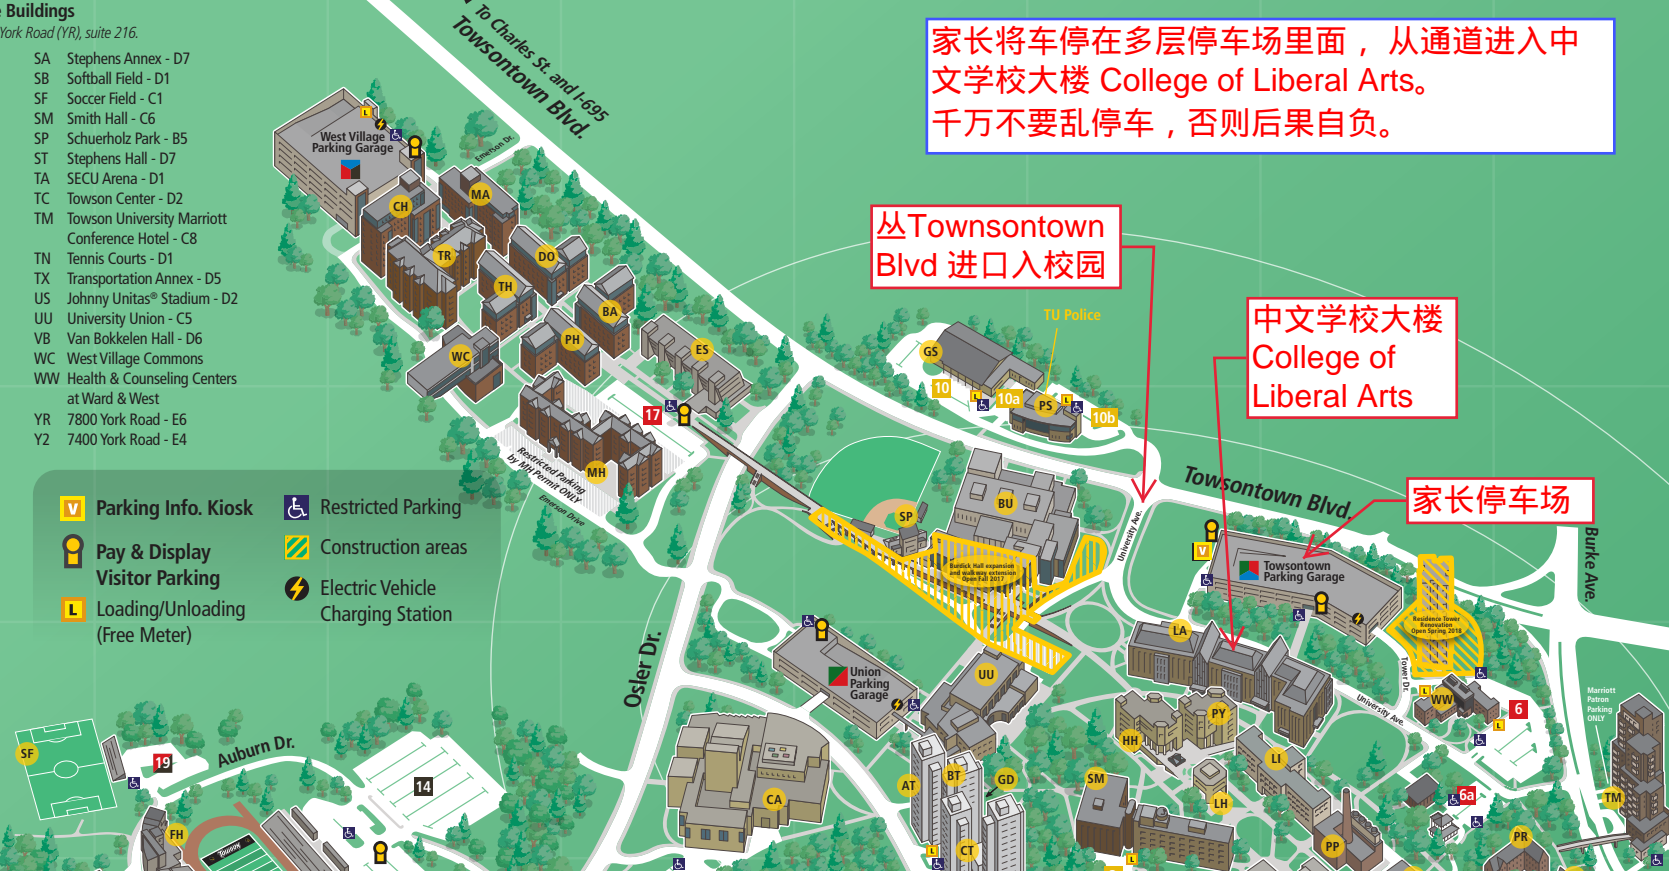

## Academic and Administrative Buildings

University Admissions is located in 7800 York Road (YR), suite 216.

AD Administration Building - E6	SA Stephens Annex - D7
AH Auburn House - E2	SB Softball Field - D1
BU Burdick Hall - B5	SF Soccer Field - C1
CA Center for the Arts - C4	SM Smith Hall - C6
CC Child Care Center - E2	SP Schuerholz Park - B5
CK Cook Library - D7	ST Stephens Hall - D7
ES Enrollment Services Ctr - A4	TA SECU Arena - D1
FH Field House - C2	TC Towson Center - D2
GS General Services - A5	TM Towson University Marriott Conference Hotel - C8
HH Hawkins Hall - C6	TN Tennis Courts - D1
LH Lecture Hall - C6	TX Transportation Annex - D5
<b>LA College of Liberal Arts - C6</b>	US Johnny Unitas® Stadium - D2
LI Linthicum Hall - C7	UU University Union - C5
LS Landscape Services - D1	VB Van Bokkelen Hall - D6
MC Media Center - D7	WC West Village Commons
OP Towson City Center - E8 (One Olympic Place – leased space)	WW Health & Counseling Centers at Ward & West
PP Power Plant - C7	YR 7800 York Road - E6
PS Public Safety - B6	Y2 7400 York Road - E4
PY Psychology Building - C6	

## Residence Buildings

AT Glen Complex (A Building) - C5
BA Barton House - A4
BT Glen Complex (B Building) - C5
CH Carroll House - A3
CT Glen Complex (C Building) - D5
DO Douglass House - A3
DT Glen Complex (D Building) - D5
GD Glen Dining Hall - C5
MA Marshall House - A3
MH Millennium Hall - B4
NE Newell Hall - D7
ND Newell Dining Hall - D7
PH Paca House - A4
PR Prettyman Hall - D8
RT Residence Tower - C7
RI Richmond Hall - D7
SC Scarborough Hall - D8
TH Tubman House - A3
TR Towson Run Apartments - A3

-  **Parking Info. Kiosk**
-  **Pay & Display Visitor Parking**
-  **Loading/Unloading (Free Meter)**
-  **Restricted Parking**
-  **Construction areas**
-  **Electric Vehicle Charging Station**

家长将车停在多层停车场里面，从通道进入中文学校大楼 College of Liberal Arts。  
千万不要乱停车，否则后果自负。

从Towson Blvd 进口入校园

中文学校大楼  
College of Liberal Arts

家长停车场